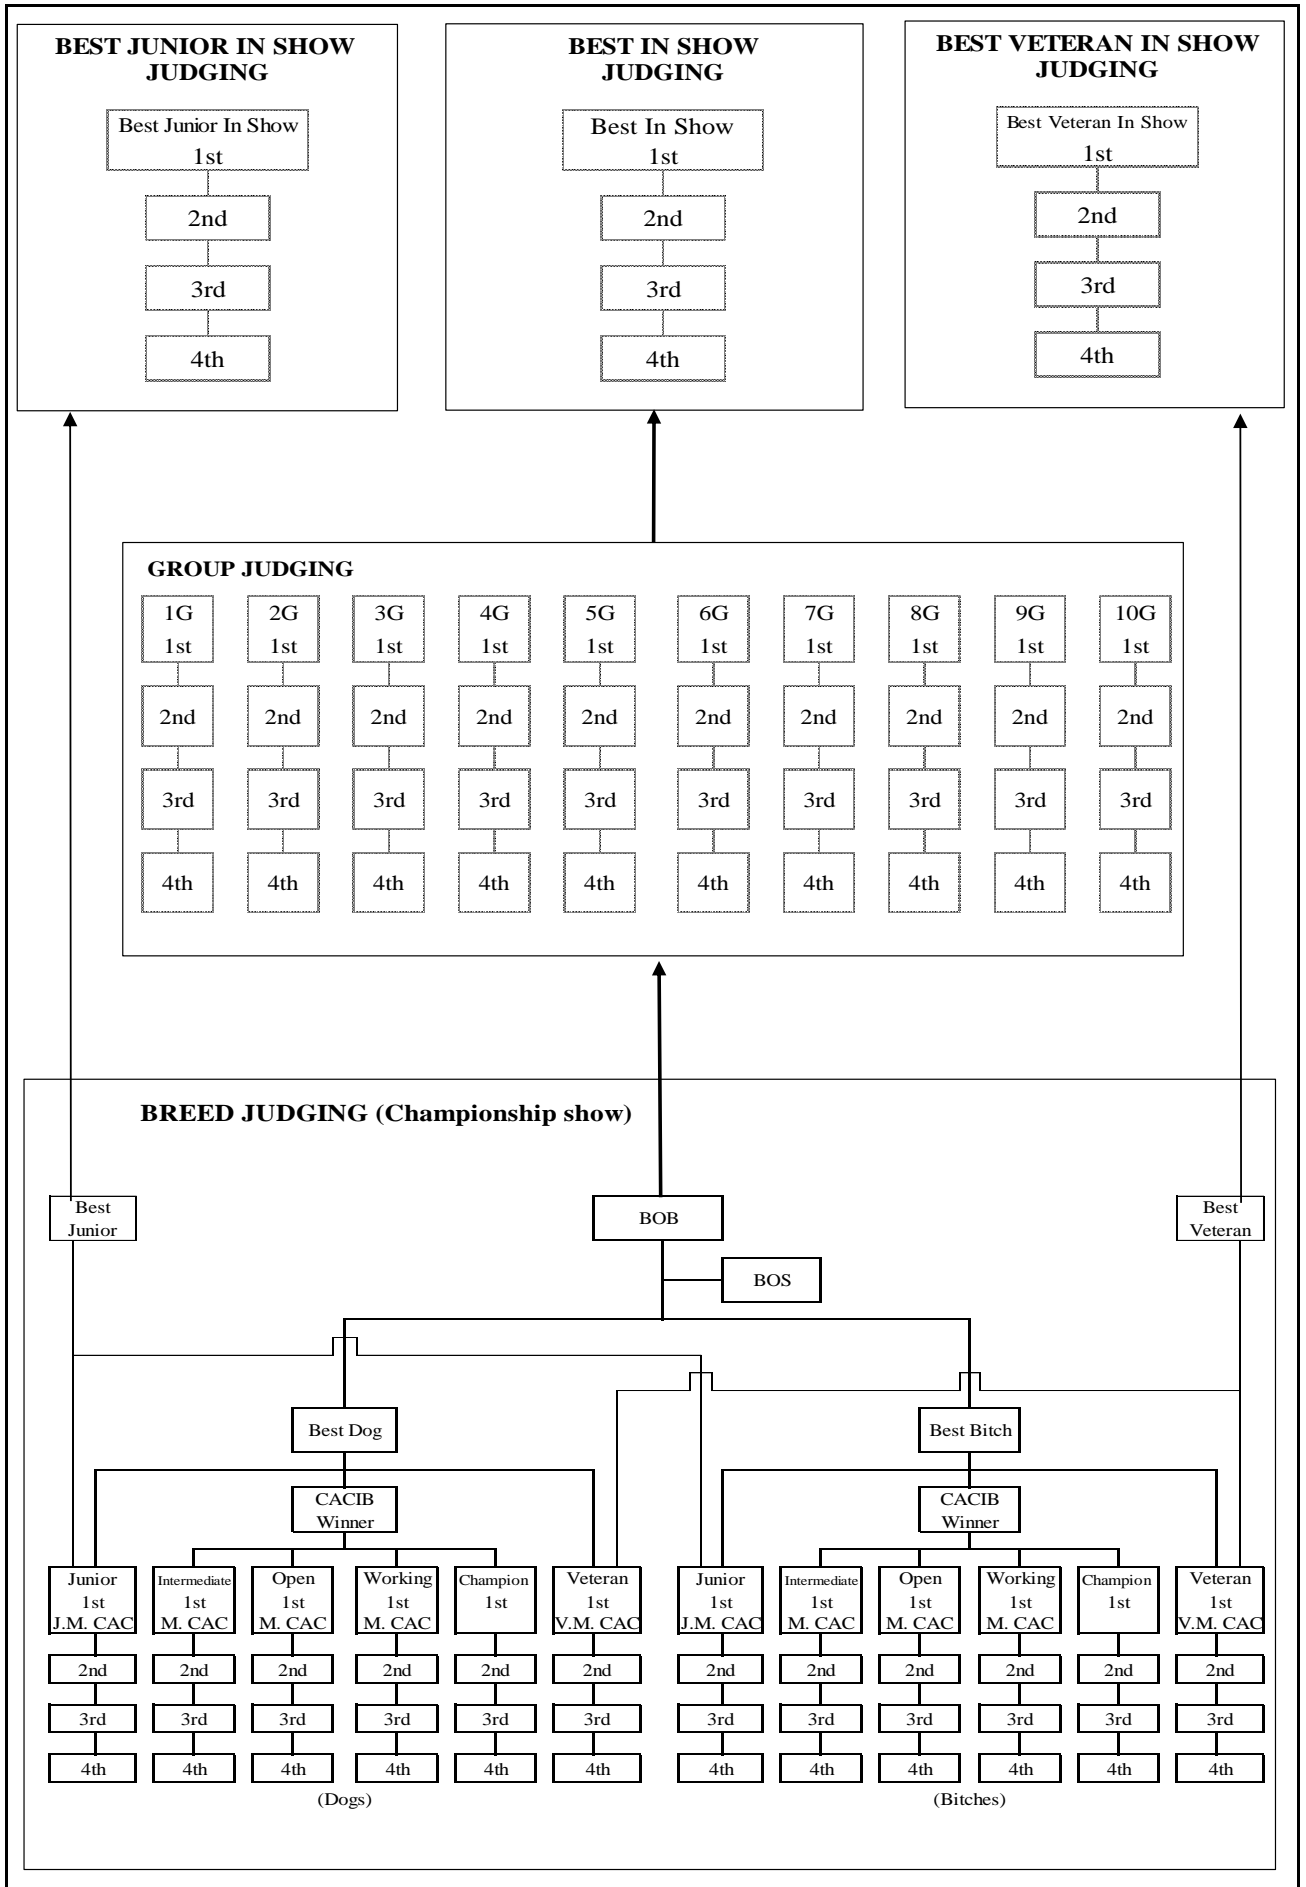

**Illustration on Judging Procedures
for JKC Sakura Annual Show 2023 (FCI International Dog Show)
on April 1 and 2, 2023
< Puppy Match Show >**

**Illustration on Judging Procedures
for JKC Sakura Annual Show 2023 (FCI International Dog Show)
on April 1 and 2, 2023
< Championship Show >**

Illustration on Judging Procedures
for JKC Sakura Annual Show 2023 (FCI International Dog Show)
on April 1 and 2, 2023
< Collective Groups/Competitions >

In the Main ring

In the rings of Breed Judging