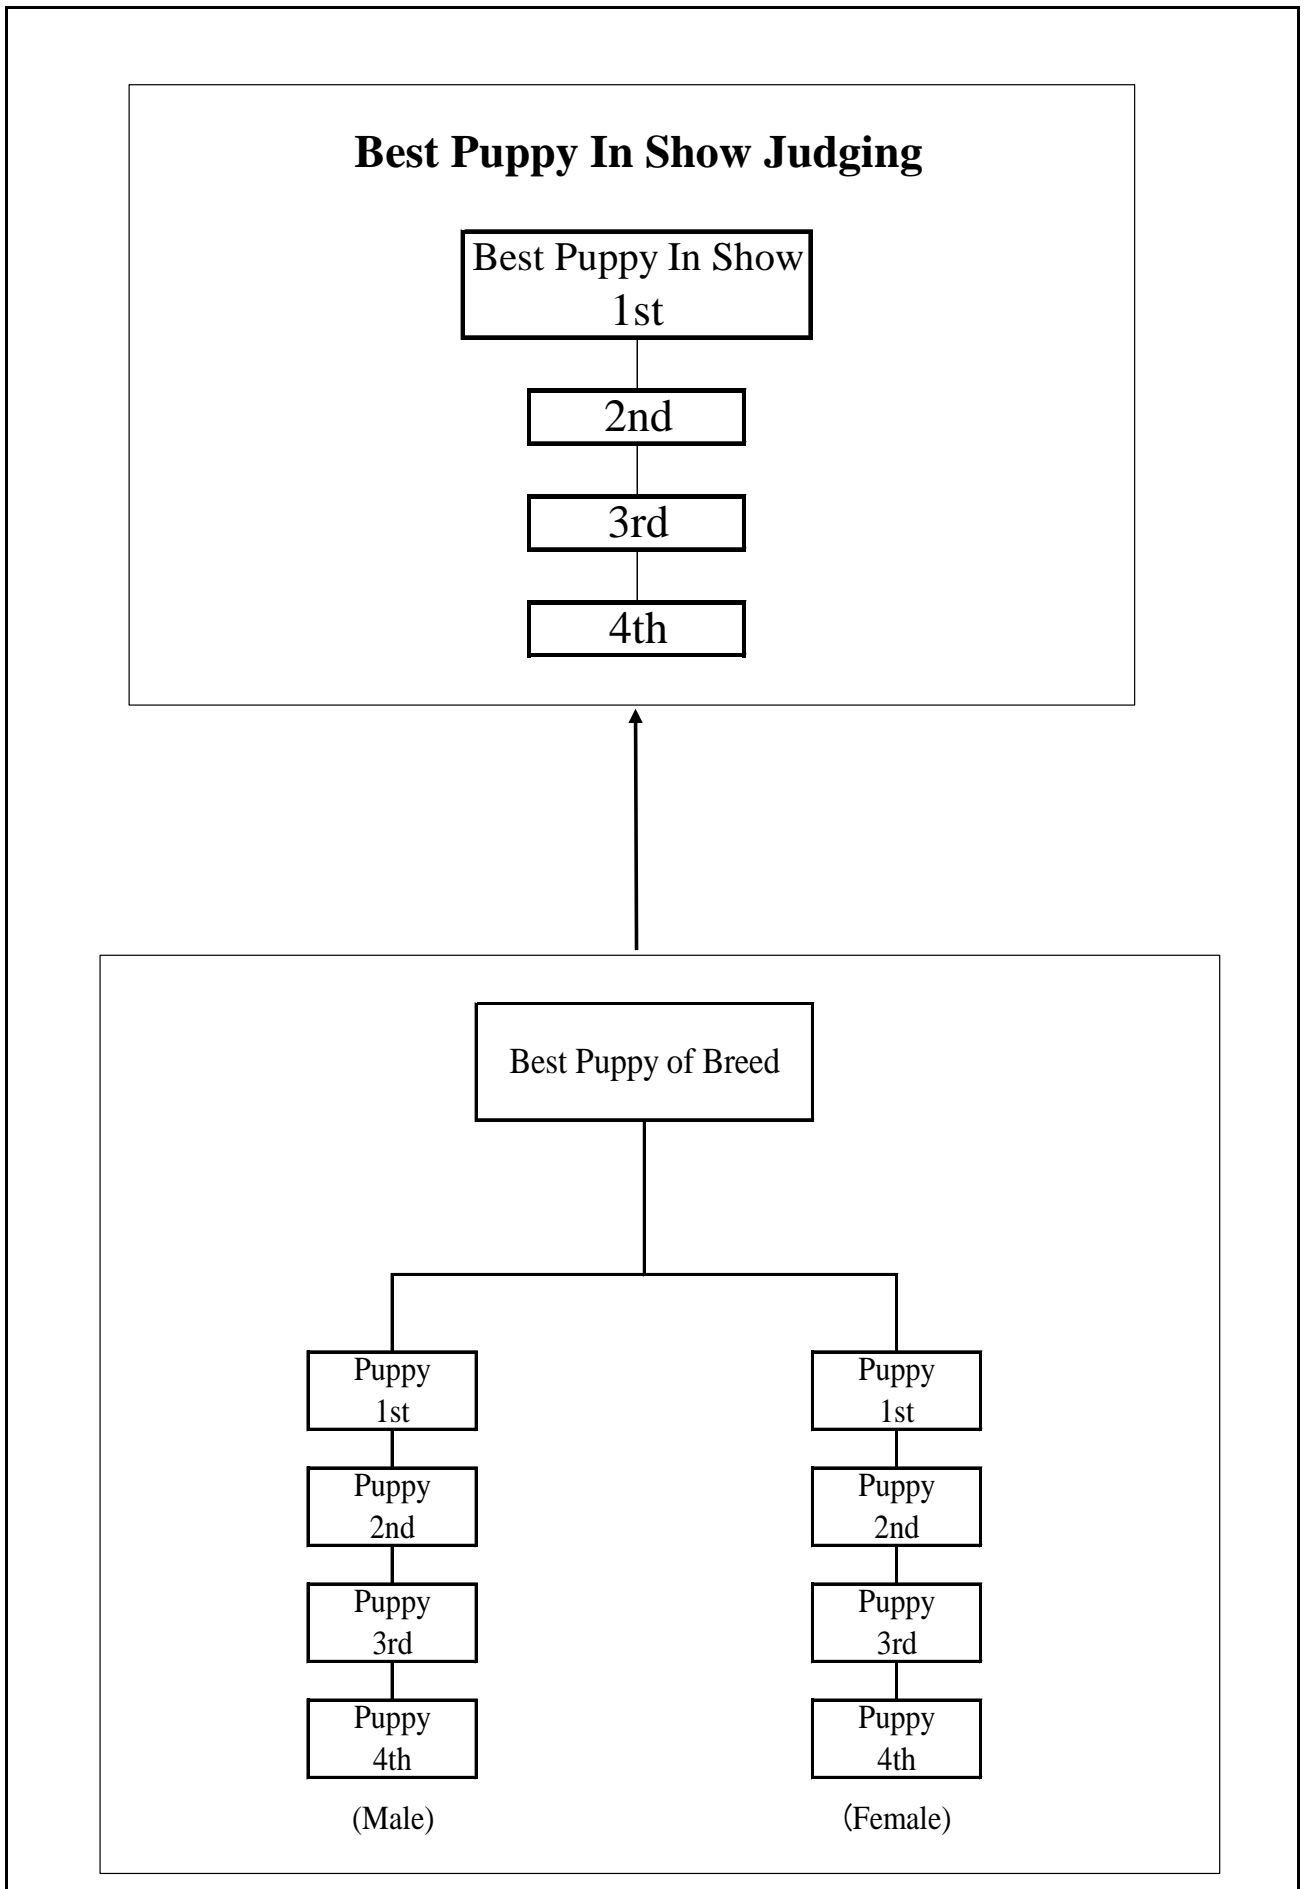

**Illustration on Judging Procedures
for JKC Sakura Annual Show 2023 (FCI International Dog Show)
on April 1 and 2, 2023
< Puppy Match Show >**

**Illustration on Judging Procedures
for JKC Sakura Annual Show 2023 (FCI International Dog Show)
on April 1 and 2, 2023
< Championship Show >**

Illustration on Judging Procedures
for JKC Sakura Annual Show 2023 (FCI International Dog Show)
on April 1 and 2, 2023
< Collective Groups/Competitions >

In the Main ring

In the rings of Breed Judging