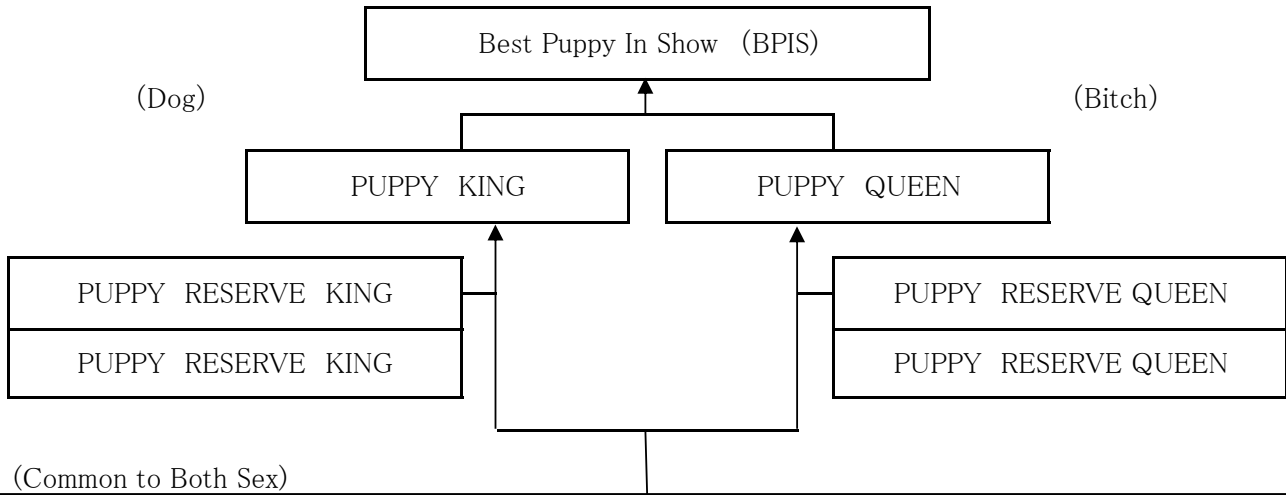

SHOW SYSTEM OF FCI JAPAN INTERNATIONAL DOG SHOW 2018

CHAMPION SHIP SHOW

(Common to Both Sex)

	1 G	2 G	3 G	4 G	5 G	6 G	7 G	8 G	9 G	10 G
GROUP (BIG) 1st	1st	1st	1st	1st	1st	1st	1st	1st	1st	1st
GROUP (BIG) 2nd	2nd	2nd	2nd	2nd	2nd	2nd	2nd	2nd	2nd	2nd
GROUP (BIG) 3rd	3rd	3rd	3rd	3rd	3rd	3rd	3rd	3rd	3rd	3rd
GROUP (BIG) 4th	4th	4th	4th	4th	4th	4th	4th	4th	4th	4th

©4 winner dogs(1st 2nd 3rd 4th)in each group shall be selected at F.C.I. Dog Shows.

©4 winner dogs (1st,2nd,3rd,4th) in each class shall be selected at F.C.I. Dog Shows

SHOW SYSTEM OF FCI JAPAN INTERNATIONAL DOG SHOW 2018

PUPPY MATCH SHOW

(Common to Both Sex)

©4 winner dogs (1st 2nd 3rd 4th) in each group shall be selected at F.C.I. Dog Shows.