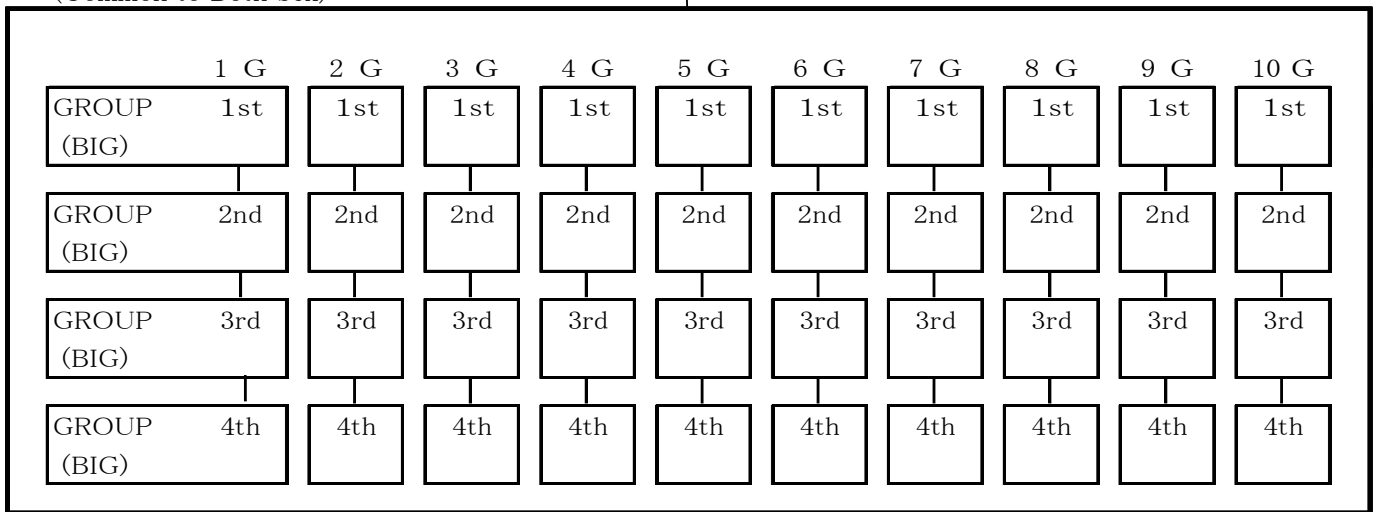

SHOW SYSTEM OF FCI JAPAN INTERNATIONAL DOG SHOW 2018

CHAMPION SHIP SHOW

(Common to Both Sex)

	1 G	2 G	3 G	4 G	5 G	6 G	7 G	8 G	9 G	10 G
GROUP (BIG) 1st	1st	1st	1st	1st	1st	1st	1st	1st	1st	1st
GROUP (BIG) 2nd	2nd	2nd	2nd	2nd	2nd	2nd	2nd	2nd	2nd	2nd
GROUP (BIG) 3rd	3rd	3rd	3rd	3rd	3rd	3rd	3rd	3rd	3rd	3rd
GROUP (BIG) 4th	4th	4th	4th	4th	4th	4th	4th	4th	4th	4th

©4 winner dogs(1st 2nd 3rd 4th)in each group shall be selected at F.C.I. Dog Shows.

©4 winner dogs (1st,2nd,3rd,4th) in each class shall be selected at F.C.I. Dog Shows

SHOW SYSTEM OF FCI JAPAN INTERNATIONAL DOG SHOW 2018

PUPPY MATCH SHOW

(Common to Both Sex)

©4 winner dogs (1st 2nd 3rd 4th) in each group shall be selected at F.C.I. Dog Shows.