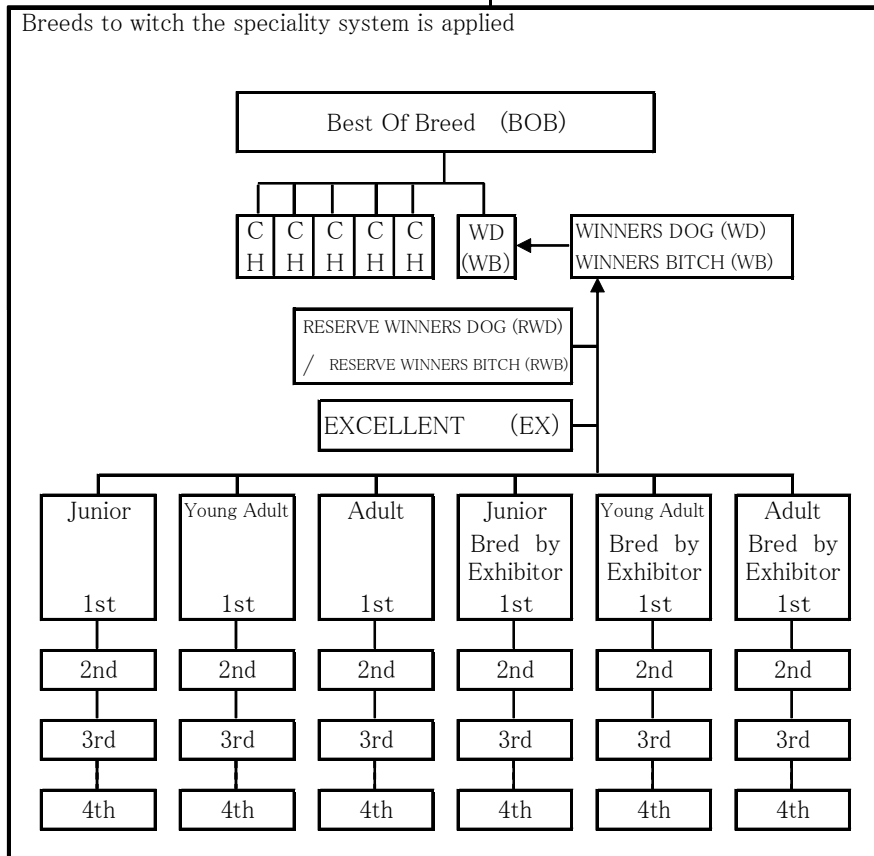

SHOW SYSTEM OF FCI JAPAN INTERNATIONAL DOG SHOW 2018

CHAMPION SHIP SHOW

(Common to Both Sex)

	1 G	2 G	3 G	4 G	5 G	6 G	7 G	8 G	9 G	10 G
GROUP (BIG) 1st	1st	1st	1st	1st	1st	1st	1st	1st	1st	1st
GROUP (BIG) 2nd	2nd	2nd	2nd	2nd	2nd	2nd	2nd	2nd	2nd	2nd
GROUP (BIG) 3rd	3rd	3rd	3rd	3rd	3rd	3rd	3rd	3rd	3rd	3rd
GROUP (BIG) 4th	4th	4th	4th	4th	4th	4th	4th	4th	4th	4th

©4 winner dogs(1st 2nd 3rd 4th)in each group shall be selected at F.C.I. Dog Shows.

©4 winner dogs (1st,2nd,3rd,4th) in each class shall be selected at F.C.I. Dog Shows

SHOW SYSTEM OF FCI JAPAN INTERNATIONAL DOG SHOW 2018

PUPPY MATCH SHOW

(Common to Both Sex)

©4 winner dogs (1st 2nd 3rd 4th) in each group shall be selected at F.C.I. Dog Shows.