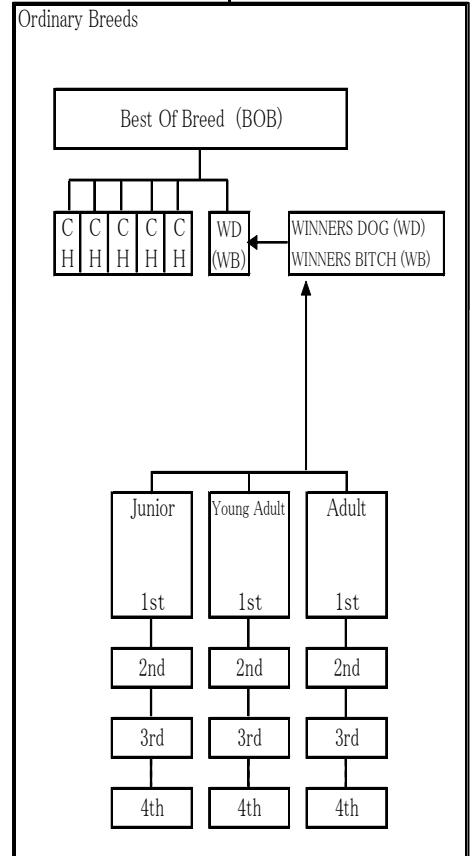

SHOW SYSTEM OF FCI JAPAN INTERNATIONAL DOG SHOW 2018

CHAMPION SHIP SHOW

(Common to Both Sex)

	1 G	2 G	3 G	4 G	5 G	6 G	7 G	8 G	9 G	10 G
GROUP (BIG) 1st	1st	1st	1st	1st	1st	1st	1st	1st	1st	1st
GROUP (BIG) 2nd	2nd	2nd	2nd	2nd	2nd	2nd	2nd	2nd	2nd	2nd
GROUP (BIG) 3rd	3rd	3rd	3rd	3rd	3rd	3rd	3rd	3rd	3rd	3rd
GROUP (BIG) 4th	4th	4th	4th	4th	4th	4th	4th	4th	4th	4th

©4 winner dogs(1st 2nd 3rd 4th)in each group shall be selected at F.C.I. Dog Shows.

©4 winner dogs (1st,2nd,3rd,4th) in each class shall be selected at F.C.I. Dog Shows

SHOW SYSTEM OF FCI JAPAN INTERNATIONAL DOG SHOW 2018

PUPPY MATCH SHOW

(Common to Both Sex)

©4 winner dogs (1st 2nd 3rd 4th) in each group shall be selected at F.C.I. Dog Shows.